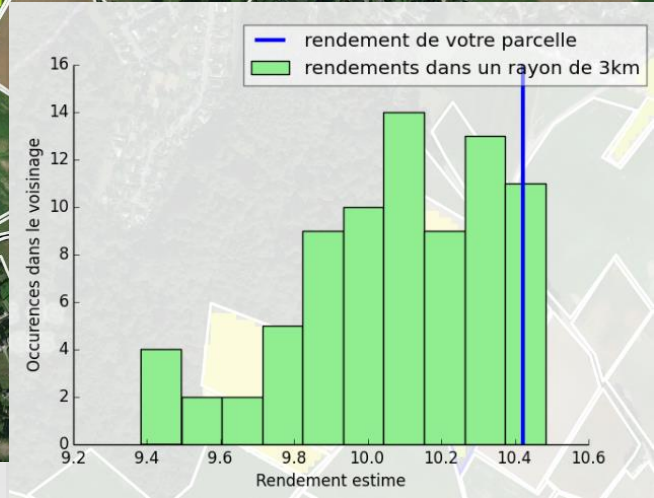

Mes parcelles

Filtres: ☐ Tout le monde ☒ DEMO

- monnet 4
- my new parcel
- test10
- test11
- test12
- test14
- test7
- test8
- test88
- test9
- Vieuxsart 19 DEMO
- Vieuxsart 24 DEMO
- Villers 3 DEMO
- Villers 4 DEMO

Indicateurs

- ☐ LAI
- ☐ LAI (Belgique)
- ☐ Azote absorbé
- ☐ Biomasse aérienne
- ☒ Estimation du rendement

Date: 15/07/2019

Estimation du rendement pour votre parcelle

- 📍 **Comparaison par rapport aux champs alentours (3 km)**
- 📍 sur base d'un modèle de croissance calibré sur l'évolution temporelle observée par satellite