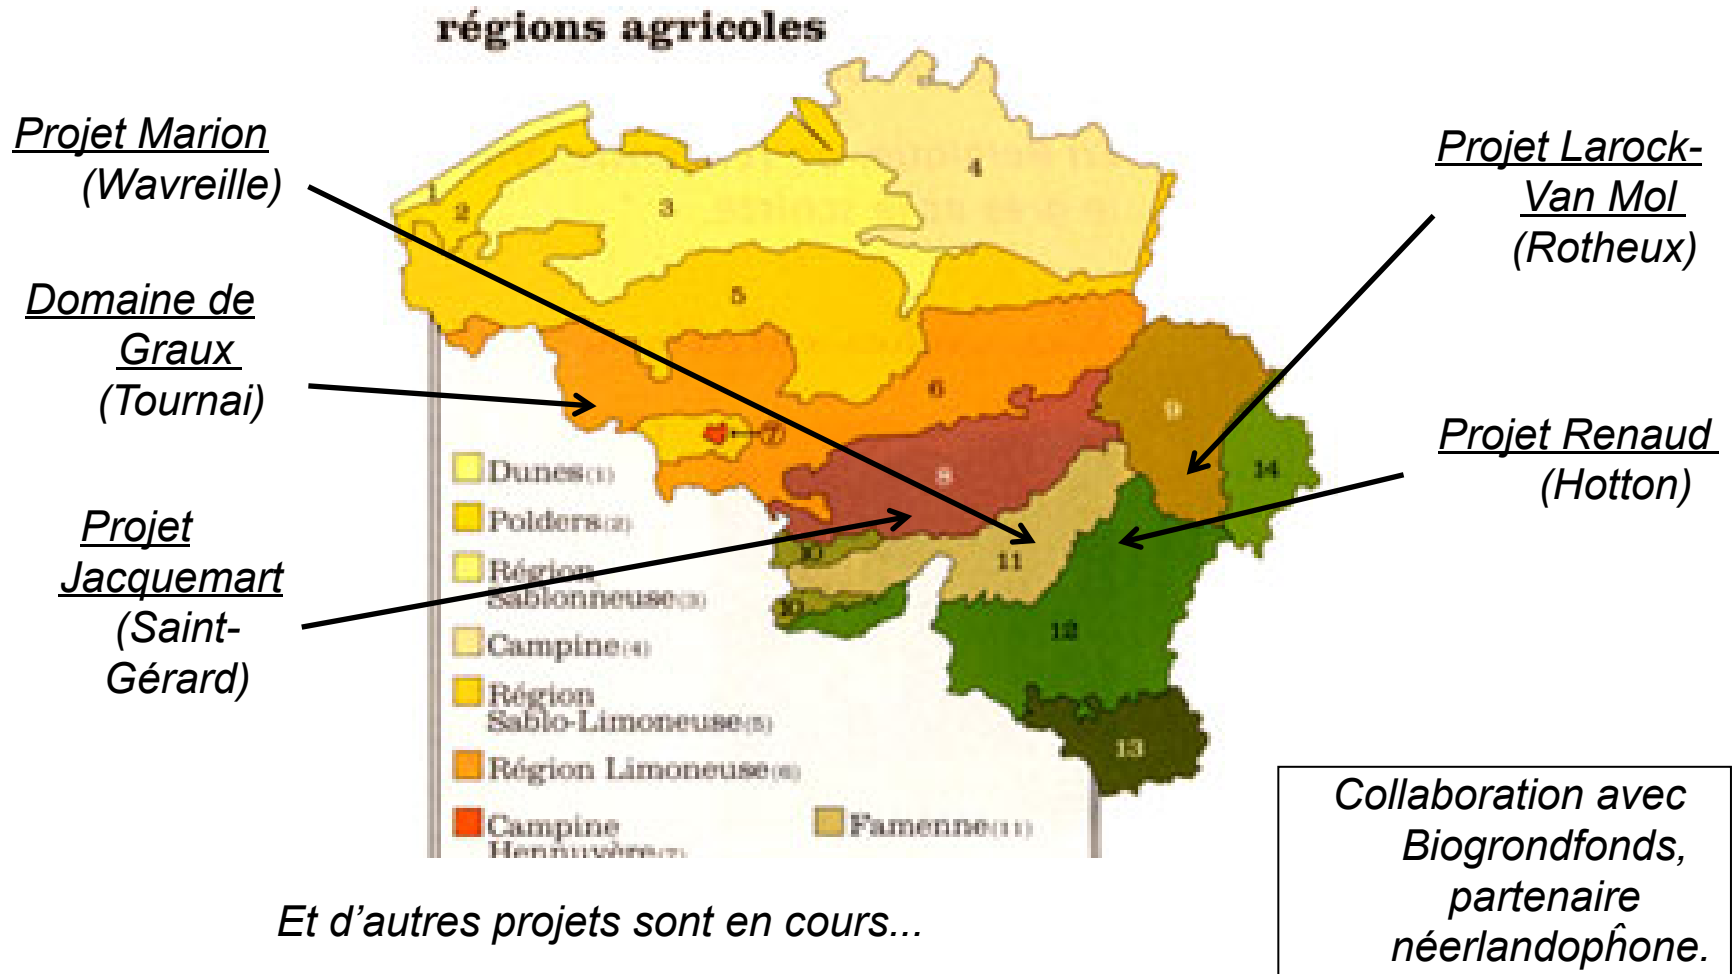

Fédération Unie
des Groupements
d'Éleveurs et
d'agriculteurs.

Movement of peasant farmers in
Wallonie

Tasks

- **Politics**
 - animals and vegetables growers
 - régional level and european level.
- **Formations**
 - Organisation of cursus giving licence to get the UE aids
 - Organisations of cursus/visits,... to discover other technics or perform technics
- **Environnement sensibilisation**
 - Working group about autonomy
 - Publication of documents
- **Youth movement**

Acces to land

- Land is a problem for all farmes in Belgium (yout or not)
- Part of the RESAP (associations group in Brussel)
- Founder of Terre-en-Vue
 - part of full time job dedicated to this movement
- 17 avril – world action – take part in Belgium

Facilitate acces to land

Created by all of this belgian organisations:

AVA
P

Working cross all french part of Belgium (similar organisation in Flanders)

Terre-en-Vue: 3 structures

ASBL

1. Help farmers to develop their projects
2. animate citizens and associations
3. develop and share a knowledge and politics position